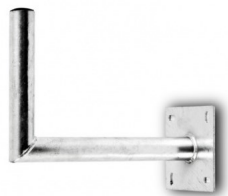

Wall Brackets Steel

L-Bracket L204 - Electro Galvanised

Material: Steel
 Coating: Electro Galvanised
 Tube diameter : Ø 42 x 1,5 mm
 Tube Height: 250 mm
 Length: 250 mm.
 Plate size: 150 x 150 x 2.5 mm.

L-Bracket L205 - Electro Galvanised

Material: Steel
 Coating: Electro Galvanised
 Tube diameter : Ø 42 x 1,5 mm
 Tube Height: 250 mm
 Length: 350 mm.
 Plate size: 150 x 150 x 2.5 mm.

L-Bracket L206 - Electro Galvanised

Material: Steel
 Coating: Electro Galvanised
 Tube diameter : Ø 42 x 1,5 mm
 Tube Height: 250 mm
 Length: 450 mm.
 Plate size: 150 x 150 x 2.5 mm.

L-Bracket L208 - Hot Dipped

Material: Steel
 Coating: Hot Dipped
 Tube diameter : Ø 42 x 2 mm
 Tube Height: 250 mm
 Length: 250 mm.
 Plate size: 150 x 150 x 4 mm.

L-Bracket L209 - Hot Dipped

Material: Steel
 Coating: Hot Dipped
 Tube diameter : Ø 42 x 2 mm
 Tube Height: 250 mm
 Length: 350 mm.
 Plate size: 150 x 150 x 4 mm.

L-Bracket L210 - Hot Dipped

Material: Steel
 Coating: Hot Dipped
 Tube diameter : Ø 42 x 2 mm
 Tube Height: 250 mm
 Length: 450 mm.
 Plate size: 150 x 150 x 4 mm.